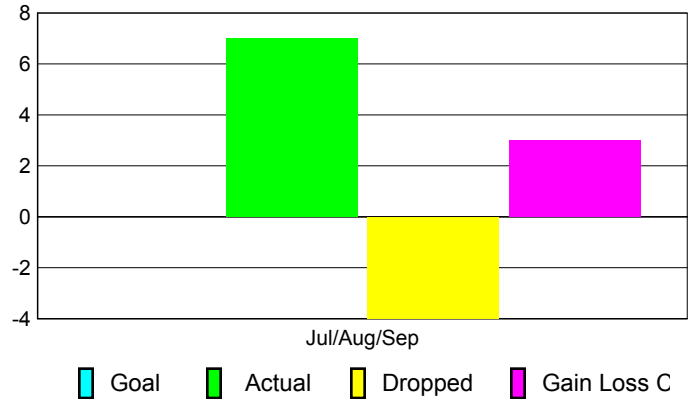

Membership Results 2010-2011

Goal, New, Dropped, Gain/Loss